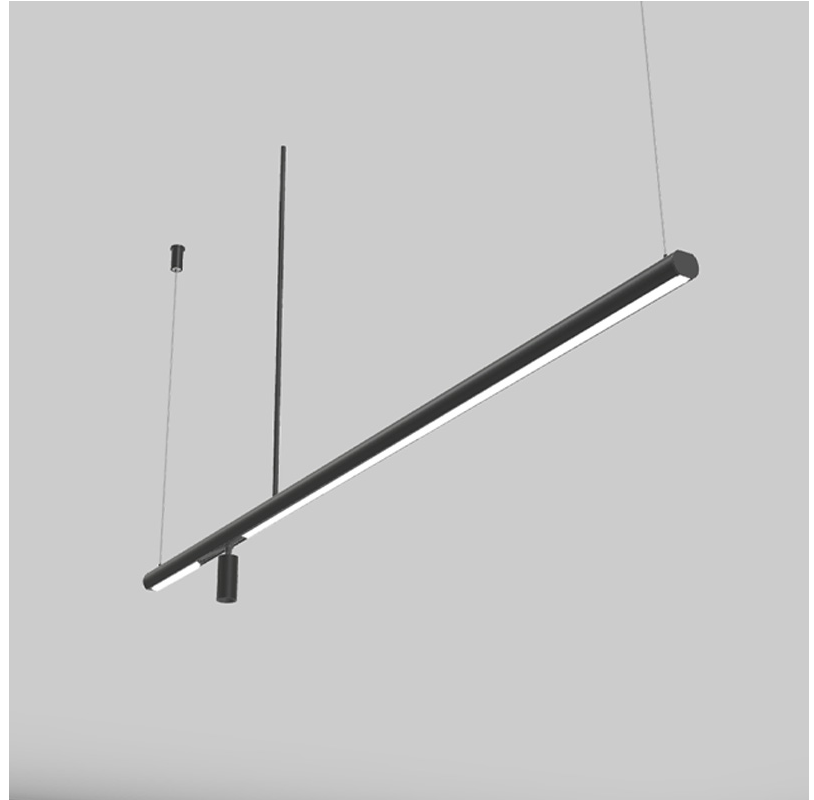

MIRCO TRACK 48V SUS TRACK

STMR48V-SUS-SYS

base number

1. To build a product code in our configurator select the specify button on the base model # product page
2. To build a manual product code on this datasheet choose from the options listed below in blue font and add the suffix to the base model #

GENERAL

Series: Micro Track 48V
Subseries: Mirco Track 48V SUS
Partner: Prolicht
Division: Architectural
Installation: Track
Product Type: Track System Low Voltage
Mounting Location: Ceiling

PHYSICAL

Fixture Material: Anodized Aluminum

ELECTRICAL

Lamp Type: LED (Zhaga Standard)
Driver Included: No
Driver Location: Remote
Driver Type: Constant Voltage - Universal
Driver Class: Class 2
Constant Voltage (V): 48

LED

Lamp Life (hrs): 50000

OPTICAL

RATINGS AND CERTIFICATIONS

Certified By: Certified for North American Standards
IP rating: IP20