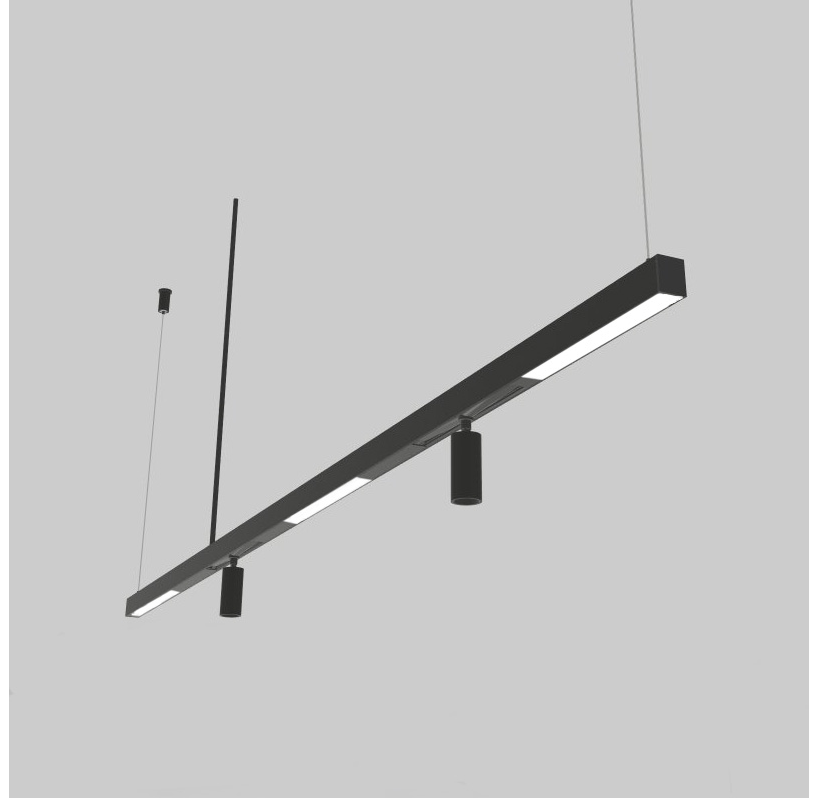

MIRCO TRACK 48V SUS TRACK

STMSH48V-SUS-SYS

base number

1. To build a product code in our configurator select the specify button on the base model # product page
2. To build a manual product code on this datasheet choose from the options listed below in blue font and add the suffix to the base model #

GENERAL

Series: Micro Track 48V
Subseries: Mirco Track 48V SUS
Partner: Prolicht
Division: Architectural
Installation: Track
Product Type: Track System Low Voltage
Mounting Location: Ceiling

PHYSICAL

Fixture Material: Anodized Aluminum

ELECTRICAL

Lamp Type: LED (Zhaga Standard)
Driver Included: No
Driver Location: Remote
Driver Type: Constant Voltage - Universal
Driver Class: Class 2
Constant Voltage (V): 48

LED

Lamp Life (hrs): 50000

OPTICAL

RATINGS AND CERTIFICATIONS

Certified By: Certified for North American Standards
IP rating: IP20